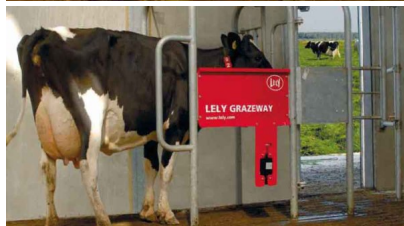

Lely Grazeway

With the right strategy, grazing can be perfectly combined with automatic milking. The Lely Grazeway selection box is an essential tool for this. Cows choose for themselves whether and when they want to go out to pasture. The Grazeway then determines whether or not they can, using the Lely Qwes cow-recognition system.

Rating: Not Rated Yet

Price

[Ask a question about this product](#)

Manufacturer [Lely](#)

Description

Lely Grazeway

With the right strategy, grazing can be perfectly combined with automatic milking. The Lely Grazeway selection box is an essential tool for this. Cows choose for themselves whether and when they want to go out to pasture.

The Grazeway offers outstanding user friendliness for you and stress-free selection for your cows. The selection box works with the same management system as the Lely Astronaut. In addition, the double-gate system is the same as the gate on the milking robot. You can also use the Grazeway for separating cows for treatment. You can programme this yourself through Lely Horizon on your mobile phone, while you are walking among the cows.

Robotic milking and grazing go hand in hand. The Lely Grazeway selection box supports efficient grazing.

[Lely](#)