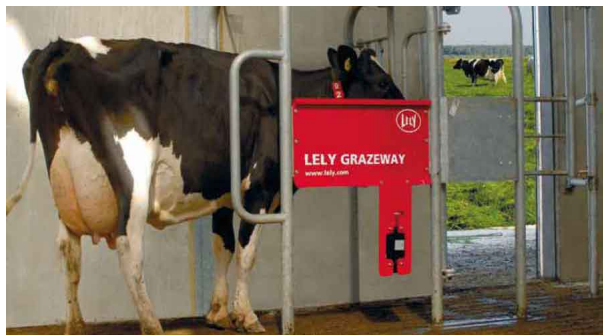

## Lely Grazeway

With the right strategy, grazing can be perfectly combined with automatic milking. The Lely Grazeway selection box is an essential tool for this. Cows choose for themselves whether and when they want to go out to pasture. The Grazeway then determines whether or not they can, using the Lely Qwes cow-recognition system.

### Lely Grazeway

With the right strategy, grazing can be perfectly combined with automatic milking. The Lely Grazeway selection box is an essential tool for this. Cows choose for themselves whether and when they want to go out to pasture.

The Grazeway offers outstanding user friendliness for you and stress-free selection for your cows. The selection box works with the same management system as the Lely Astronaut. In addition, the double-gate system is the same as the gate on the milking robot. You can also use the Grazeway for separating cows for treatment. You can programme this yourself through Lely Horizon on your mobile phone, while you are walking among the cows.