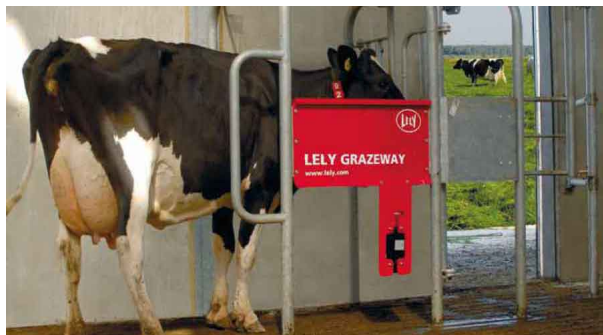

Lely Grazeway

With the right strategy, grazing can be perfectly combined with automatic milking. The Lely Grazeway selection box is an essential tool for this. Cows choose for themselves whether and when they want to go out to pasture. The Grazeway then determines whether or not they can, using the Lely Qwes cow-recognition system.

Rating: Not Rated Yet

Price

[Ask a question about this product](#)

Manufacturer [Lely](#)

Description

Lely Grazeway

With the right strategy, grazing can be perfectly combined with automatic milking. The Lely Grazeway selection box is an essential tool for this. Cows choose for themselves whether and when they want to go out to pasture.

The Grazeway offers outstanding user friendliness for you and stress-free selection for your cows. The selection box works with the same management system as the Lely Astronaut. In addition, the double-gate system is the same as the gate on the milking robot. You can also use the Grazeway for separating cows for treatment. You can programme this yourself through Lely Horizon on your mobile phone, while you are walking among the cows.

Robotic milking and grazing go hand in hand. The Lely Grazeway selection box supports efficient grazing.

[Lely](#)