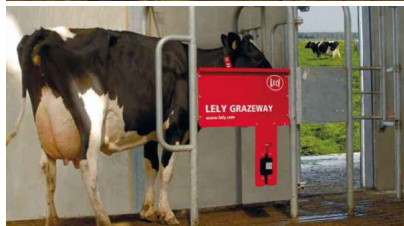

## Lely Grazeway

With the right strategy, grazing can be perfectly combined with automatic milking. The Lely Grazeway selection box is an essential tool for this. Cows choose for themselves whether and when they want to go out to pasture. The Grazeway then determines whether or not they can, using the Lely Qwes cow-recognition system.

### Lely Grazeway

With the right strategy, grazing can be perfectly combined with automatic milking. The Lely Grazeway selection box is an essential tool for this. Cows choose for themselves whether and when they want to go out to pasture.

The Grazeway offers outstanding user friendliness for you and stress-free selection for your cows. The selection box works with the same management system as the Lely Astronaut. In addition, the double-gate system is the same as the gate on the milking robot. You can also use the Grazeway for separating cows for treatment. You can programme this yourself through Lely Horizon on your mobile phone, while you are walking among the cows.